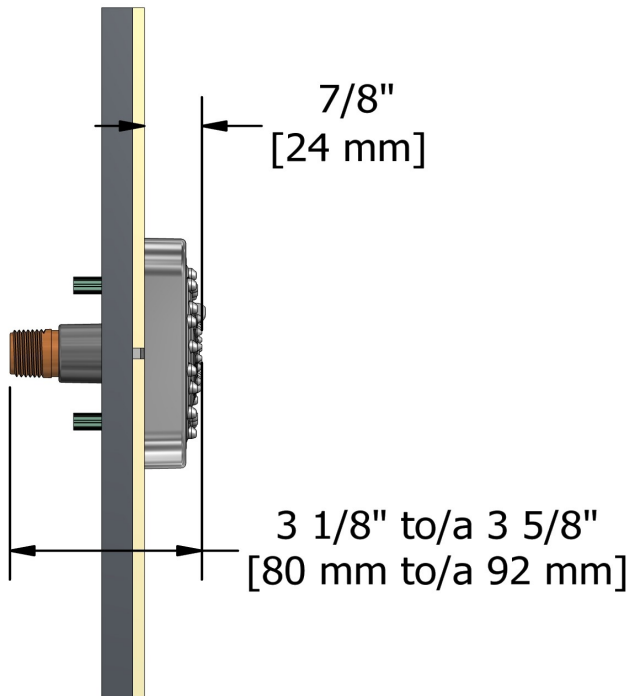

Certifications

- CSA B125.1
- ASME A112.18.1
- CMR248 Approval

cUPC®