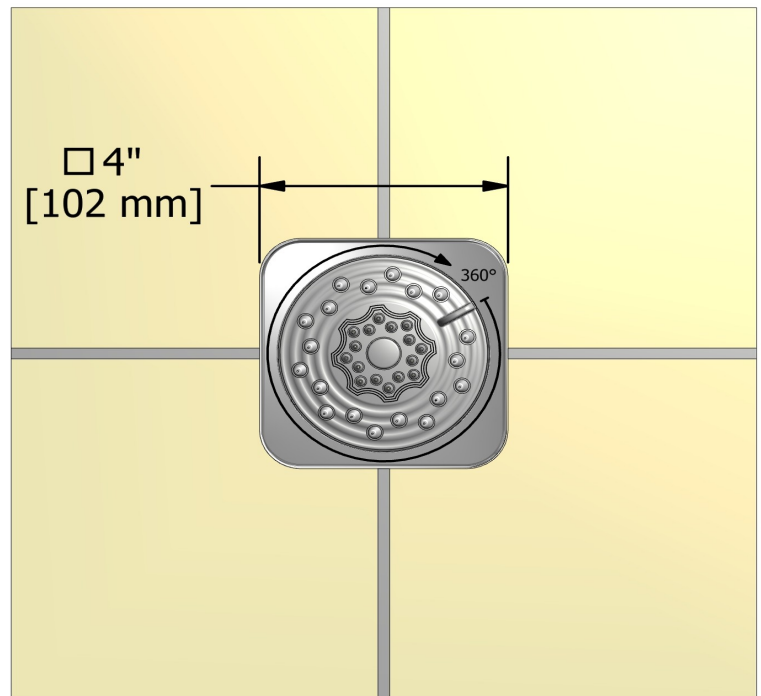

Certifications

- CSA B125.1
- ASME A112.18.1
- CMR248 Approval

cUPC®